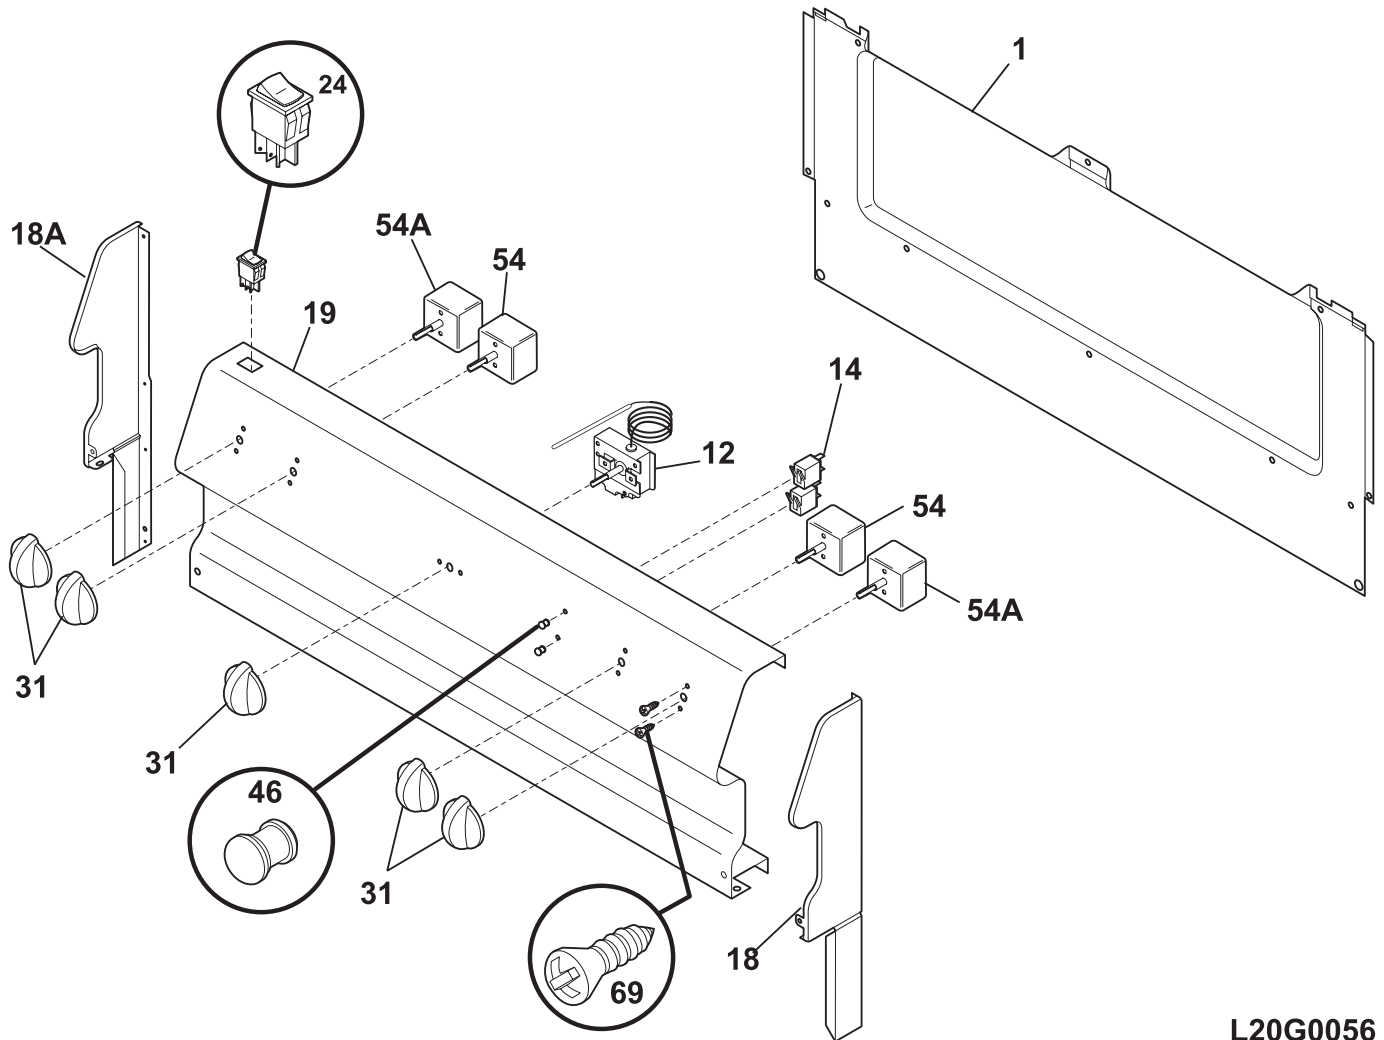

Copyright © 2009 Electrolux Home Products, Inc.
All rights reserved.

BACKGUARD

L20G0056

BACKGUARD

POS. NO	PART NO.	DESCRIPTION
1	5303289640	Shield, backguard, rear wall
12 #	316215900	Thermostat
14	316022503	Light/Lamp, indicator, surface, 250 V
18	316263404	End Cap, white, RH
18A	316263405	End Cap, white, LH
19	316263366	Panel, backguard, white
24 #	316448701	Switch, rocker, white, oven light
31	316223030	Knob, control, white
46	316557300	Lens-light/lamp, indicator, clear
54 #	316436000	Switch, infinite, small element
54A#	316436001	Switch, infinite, large element
69	5303288565	Screw, truss sqdr, 8-32 x 3/16, switch mtg
*	316021108	Screw, cup pt, 8-18 x 0.375, chrome