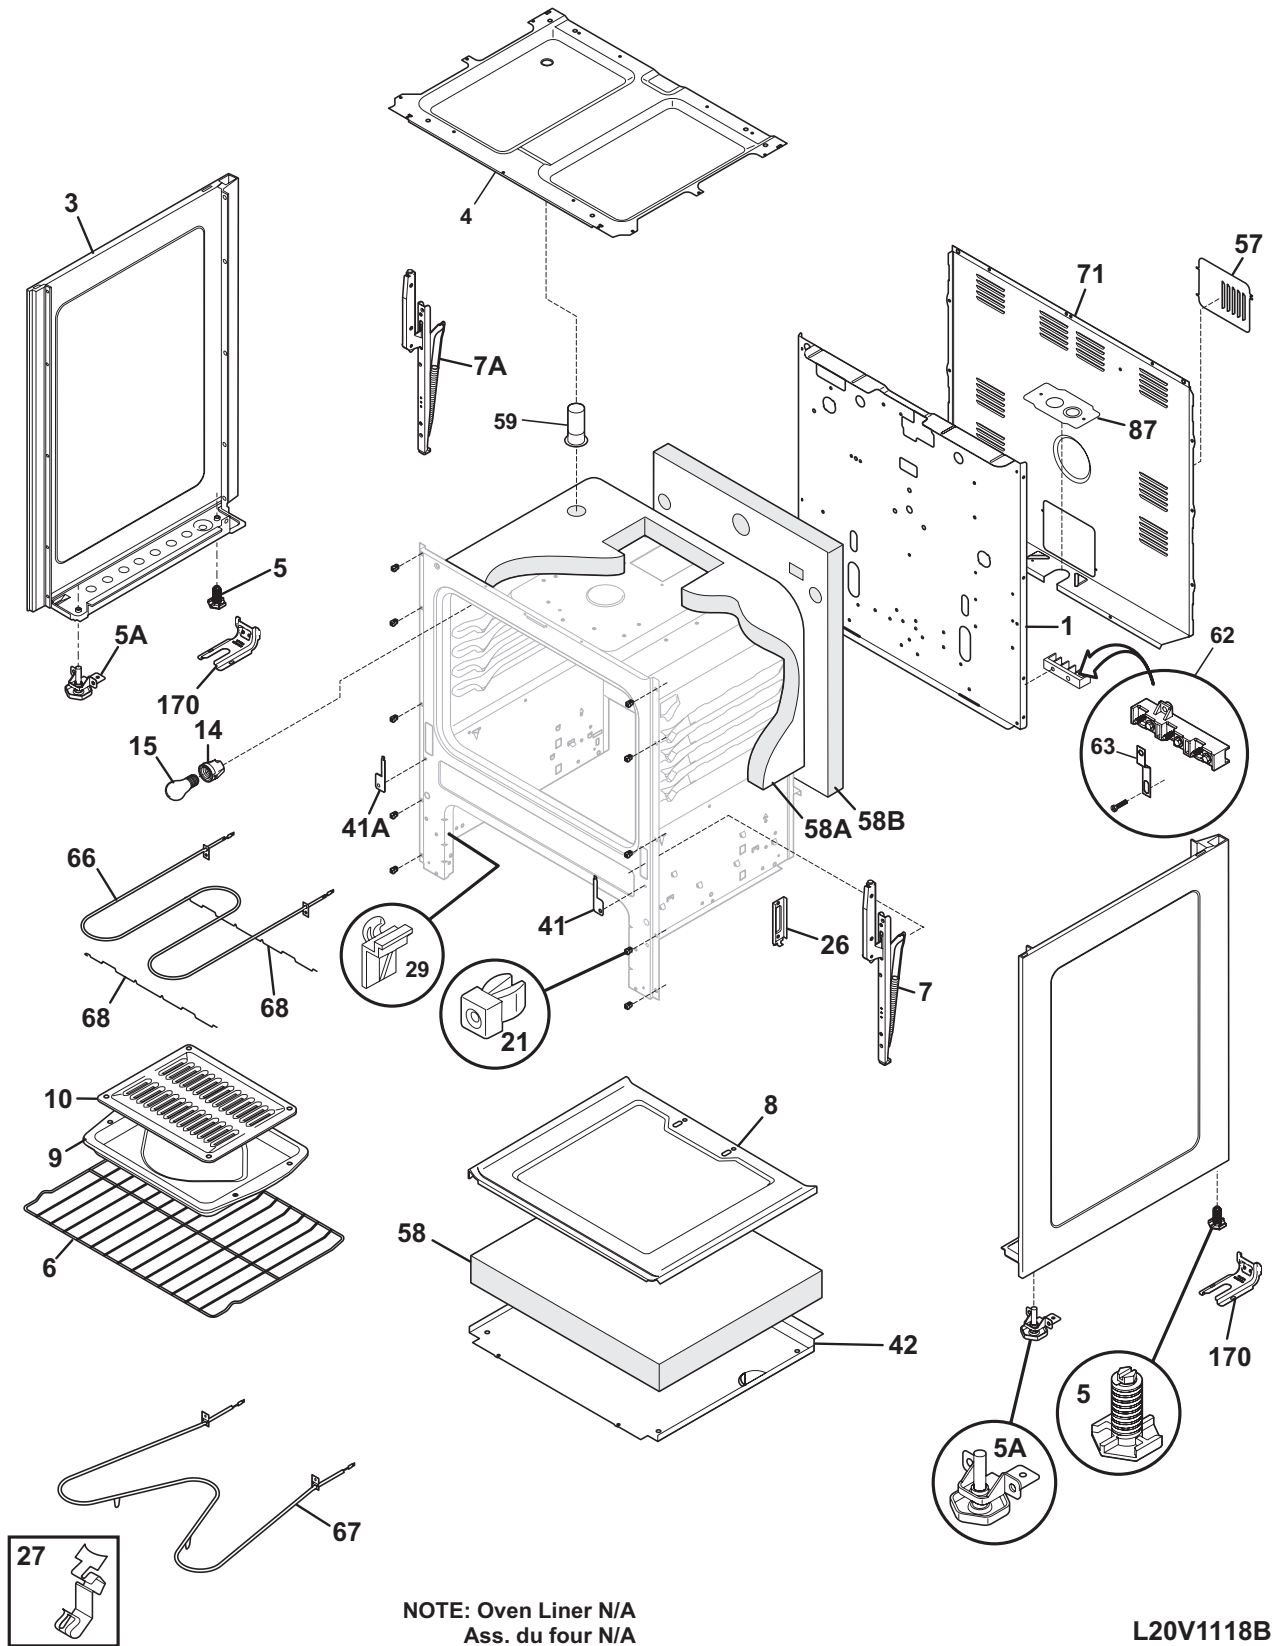

BODY

BODY

POS. NO	PART NO.	DESCRIPTION
1	316201300	Back, main
3	316400116	Panel, bodyside, white, RH
3	316400117	Panel, bodyside, white, LH
4	316201408	Burner Box
5	316272900	Screw, leveling, plastic, rear, (2)
5A	316498900	Leveling Leg Assy, metal, front, (2), bracket & leg
6	316067902	Rack, oven, (2)
7	316216502	Hinge, oven door, RH
7A	316216503	Hinge, oven door, LH
8	316495903	Panel,, oven bottom
9	316081900	Pan, broilerOPTIONAL ACCESSORY
10	316082000	Insert, broiler panOPTIONAL ACCESSORY
14	316116400	Receptacle, oven light
15	316538901	Lamp, oven light
21	316408000	Clip, bodyside
26	316206300	Support, chassis, (2)
27	5303284616	Clip, thermo bulb mtg
29	3051162	Glide, drawer, front
41	316233400	Cover, hinge cutout, RH
41A	316233500	Cover, hinge cutout, LH
42	316547400	Shield, wool, lower
57	316457801	Cover, access
58	3200847	Insulation, oven bottom
58A	316047707	Insulation, 1", oven wrapper
58B	316054202	Insulation, 1", oven back
59	316073605	Tube, oven vent
62 #	5303935271	Terminal Block Kit
62*	316205500	Nut, hex flange, 3/8 10-32
63	316542600	Plate, grounding strap
66 #	316203200	Element, broil
67	316075104	Element, bake
68	316203400	Support, broil element
71	316422304	Shield, rear wall
71*	316248900	Spacer, shield, rear wall
87	316081200	Bracket, cable mtg
170	316112004	Anti Tip Kit, assembly
170*	316107200	Bracket, anti-tip
170*	316116000	Screw, concrete, 1.75", anti-tip brkt
170*	316541700	Template, anti-tip
* #	316253141	Wiring Harness, main
*	3203550	Plug, button, oven bottom
*	316210800	Plug, button
*	316246400	Plug, button, oven probe
*	316444100	Plate-weight, (3)
*	316021105	Screw, hex head cup pt, 8-18 x 0.375, black
*	316021110	Screw, 8-18 x 0.5, black
*	316089500	Screw, 10-16 x .486
*	5303271648	Screw, wafer hd sq dr, 8-18AB x 0.5
*	5303285179	Screw, wafer head, 8-32T x 0.500, black
*	5308014215	Screw, 6-20 x 0.312