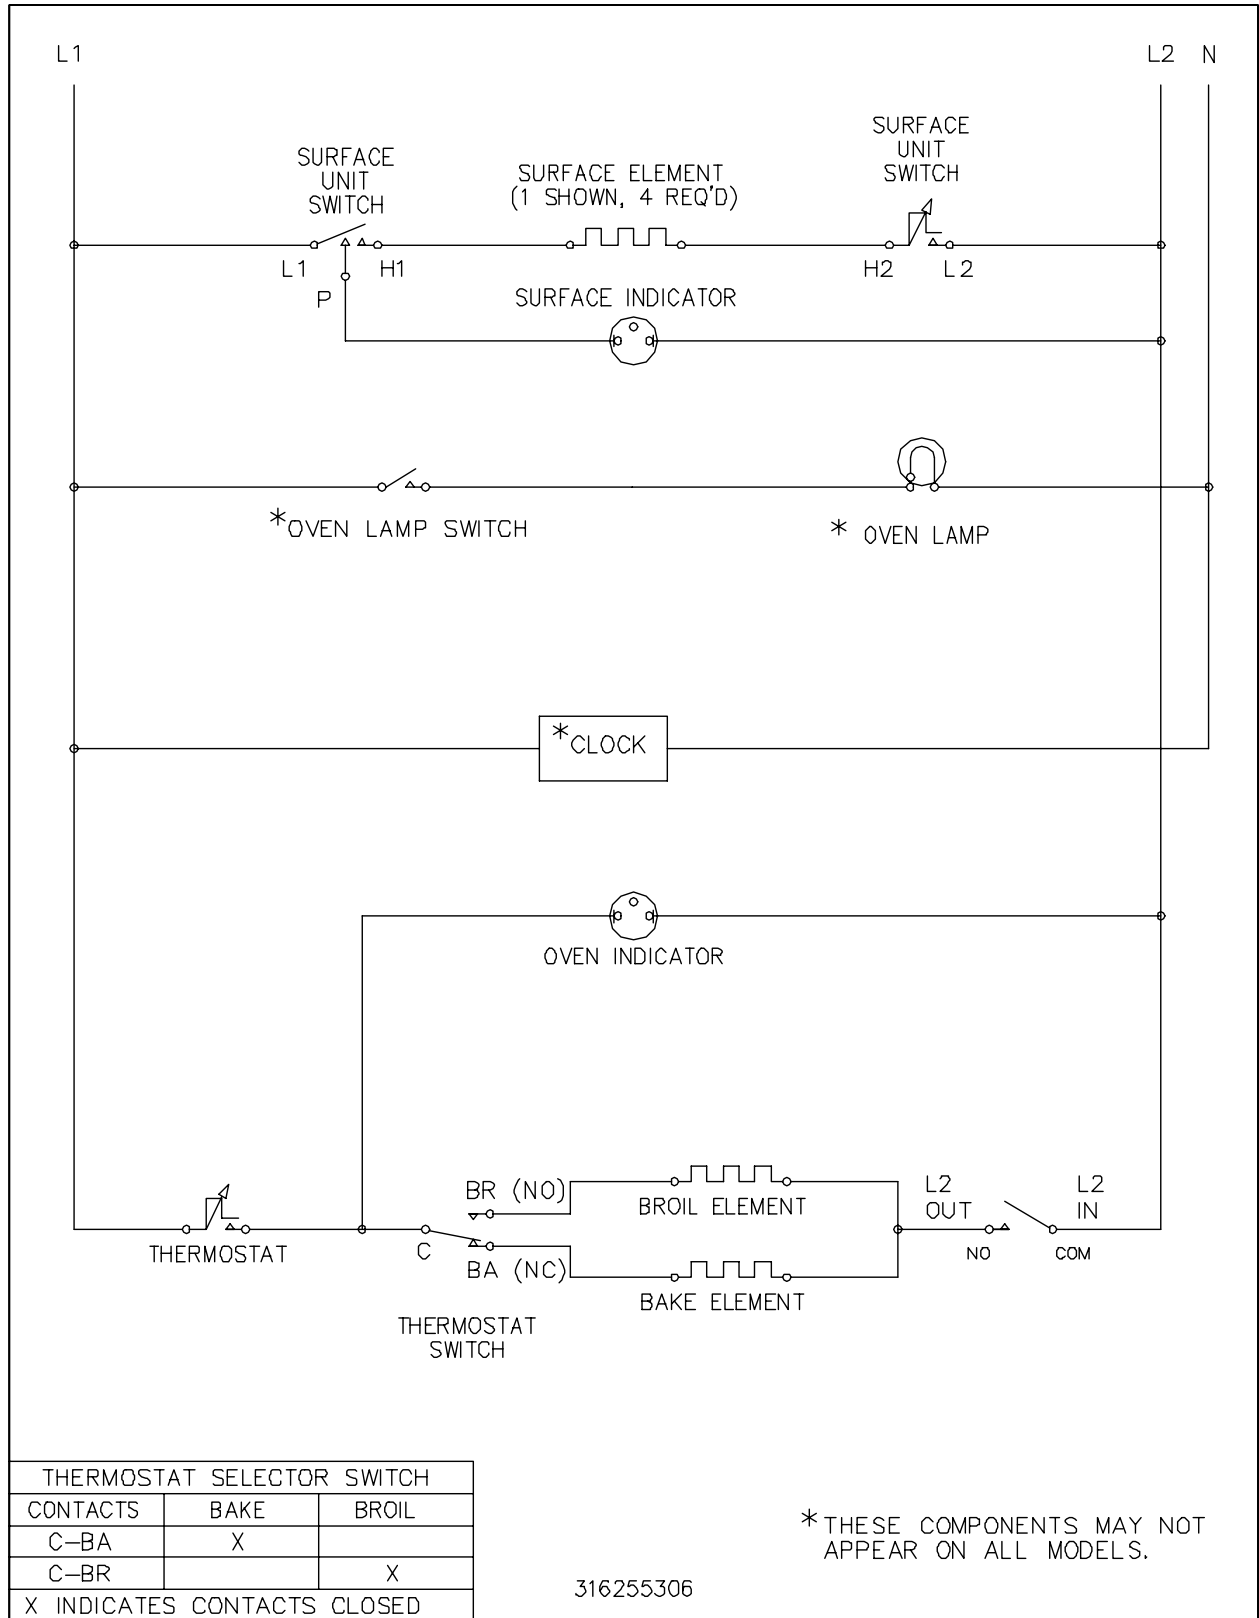

WIRING SCHEMATIC

THERMOSTAT SELECTOR SWITCH		
CONTACTS	BAKE	BROIL
C-BA	X	
C-BR		X
X INDICATES CONTACTS CLOSED		

316255306

* THESE COMPONENTS MAY NOT APPEAR ON ALL MODELS.