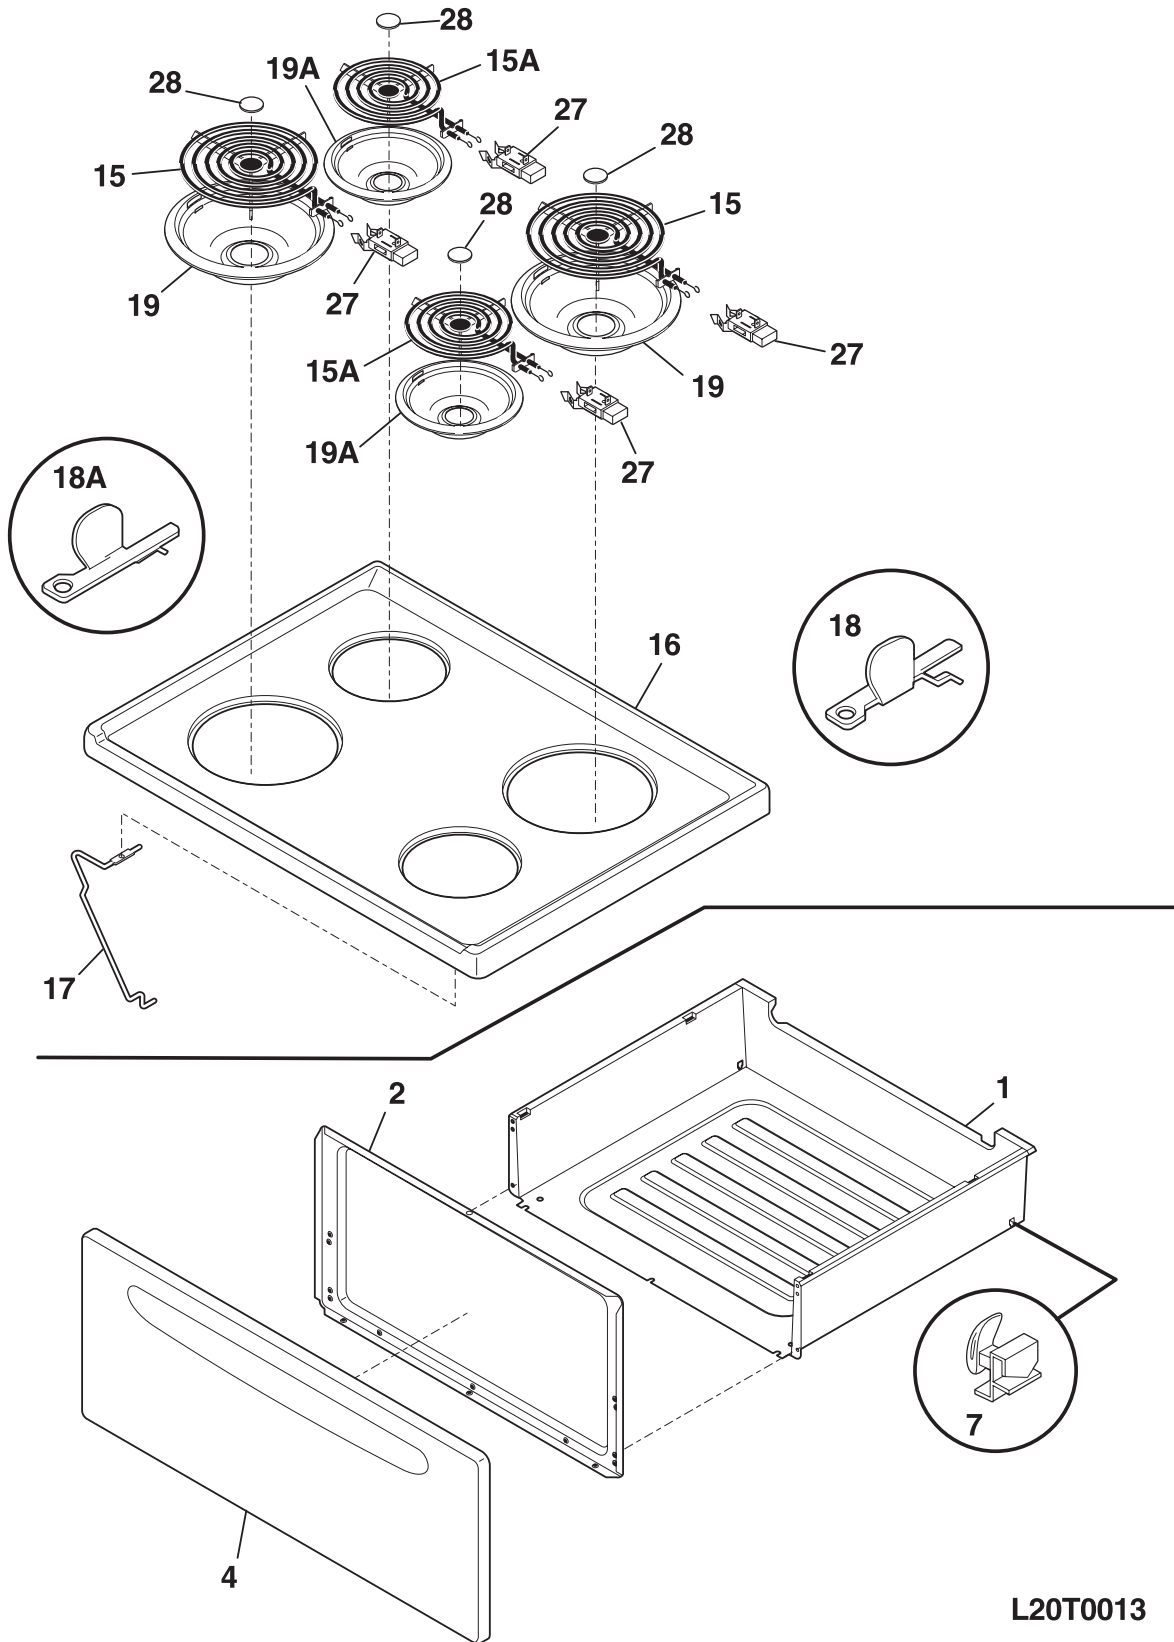

TOP/DRAWER

TOP/DRAWER

POS. NO	PART NO.	DESCRIPTION
1	316011503	Drawer
2	316231500	Liner, drawer
4	316231305	Panel, drawer, white
7	3051163	Glide, drawer, rear
15 #	316442300	Element, surface, 8"/large, 2100W
15A#	316439800	Element, surface, 6"/small, 1250W
16	316245402	Main Top, white
17	316066900	Rod, maintop support
18	08067747	Bracket, hinge, main top RH
18A	08067746	Bracket, hinge, main top LH
19	318067018	Pan, surface element, large, chrome
19A	318067017	Pan, surface element, small, chrome
27	5303912666	Terminal Block Kit, surface element
28	5303017715	Medallion, 1 1/2"dia, black, surface element
* #	316253524	Wiring Harness, surface element
*	316021110	Screw, 8-18 x 0.5, black
*	5308014215	Screw, 6-20 x 0.312