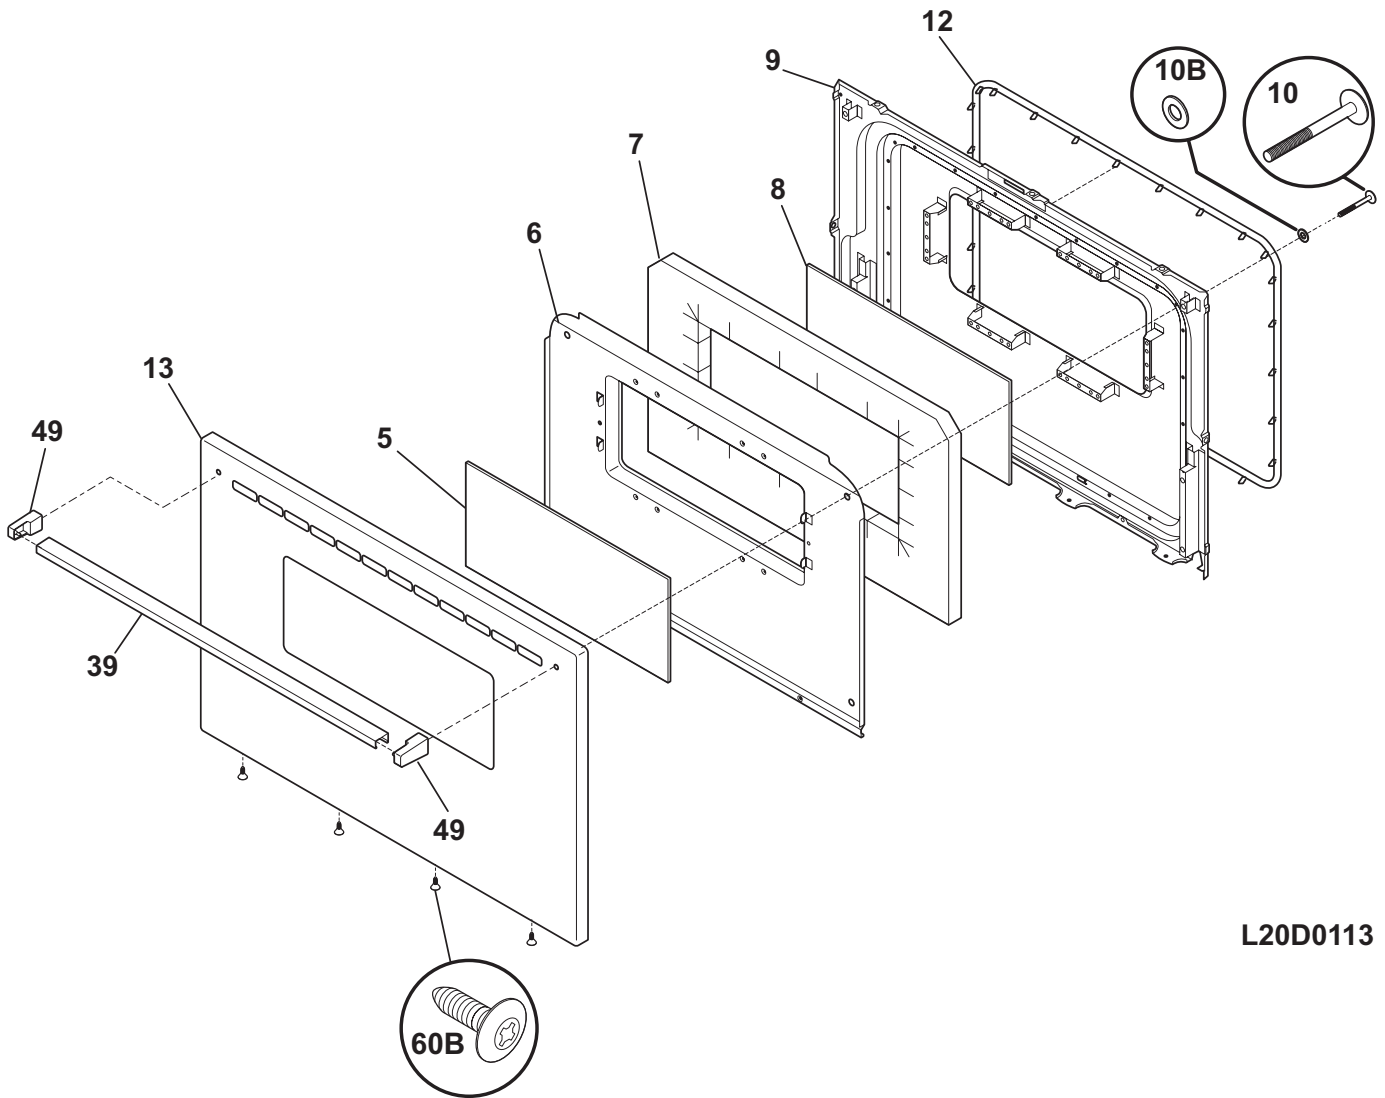

DOOR

L20D0113

DOOR

POS. NO	PART NO.	DESCRIPTION
5	316050307	Glass, oven door, white, outer
6	316222709	Shield, oven door, wool
7	316236802	Insulation, oven door
8	316088600	Glass, oven door, inner
9	316230622	Liner, oven door
10	316001009	Screw, waf hd sq, 10-24 x 1.88, (2), handle mtg
10B	316008401	Washer, 3/4 OD x 1/4 ID, steel
12	316239700	Seal, oven door
13	316202702	Panel, oven door, white
39	316020202	Handle, oven door, white
49	316137000	End Cap, handle, white, (2)
60B	316021110	Screw, 8-18 x 0.5, black
*	316433600	Label, anti-tip
*	316245600	Seal, door, air gap
*	5303271648	Screw, wafer hd sq dr, 8-18AB x 0.5
*	5303285179	Screw, wafer head, 8-32T x 0.500, black